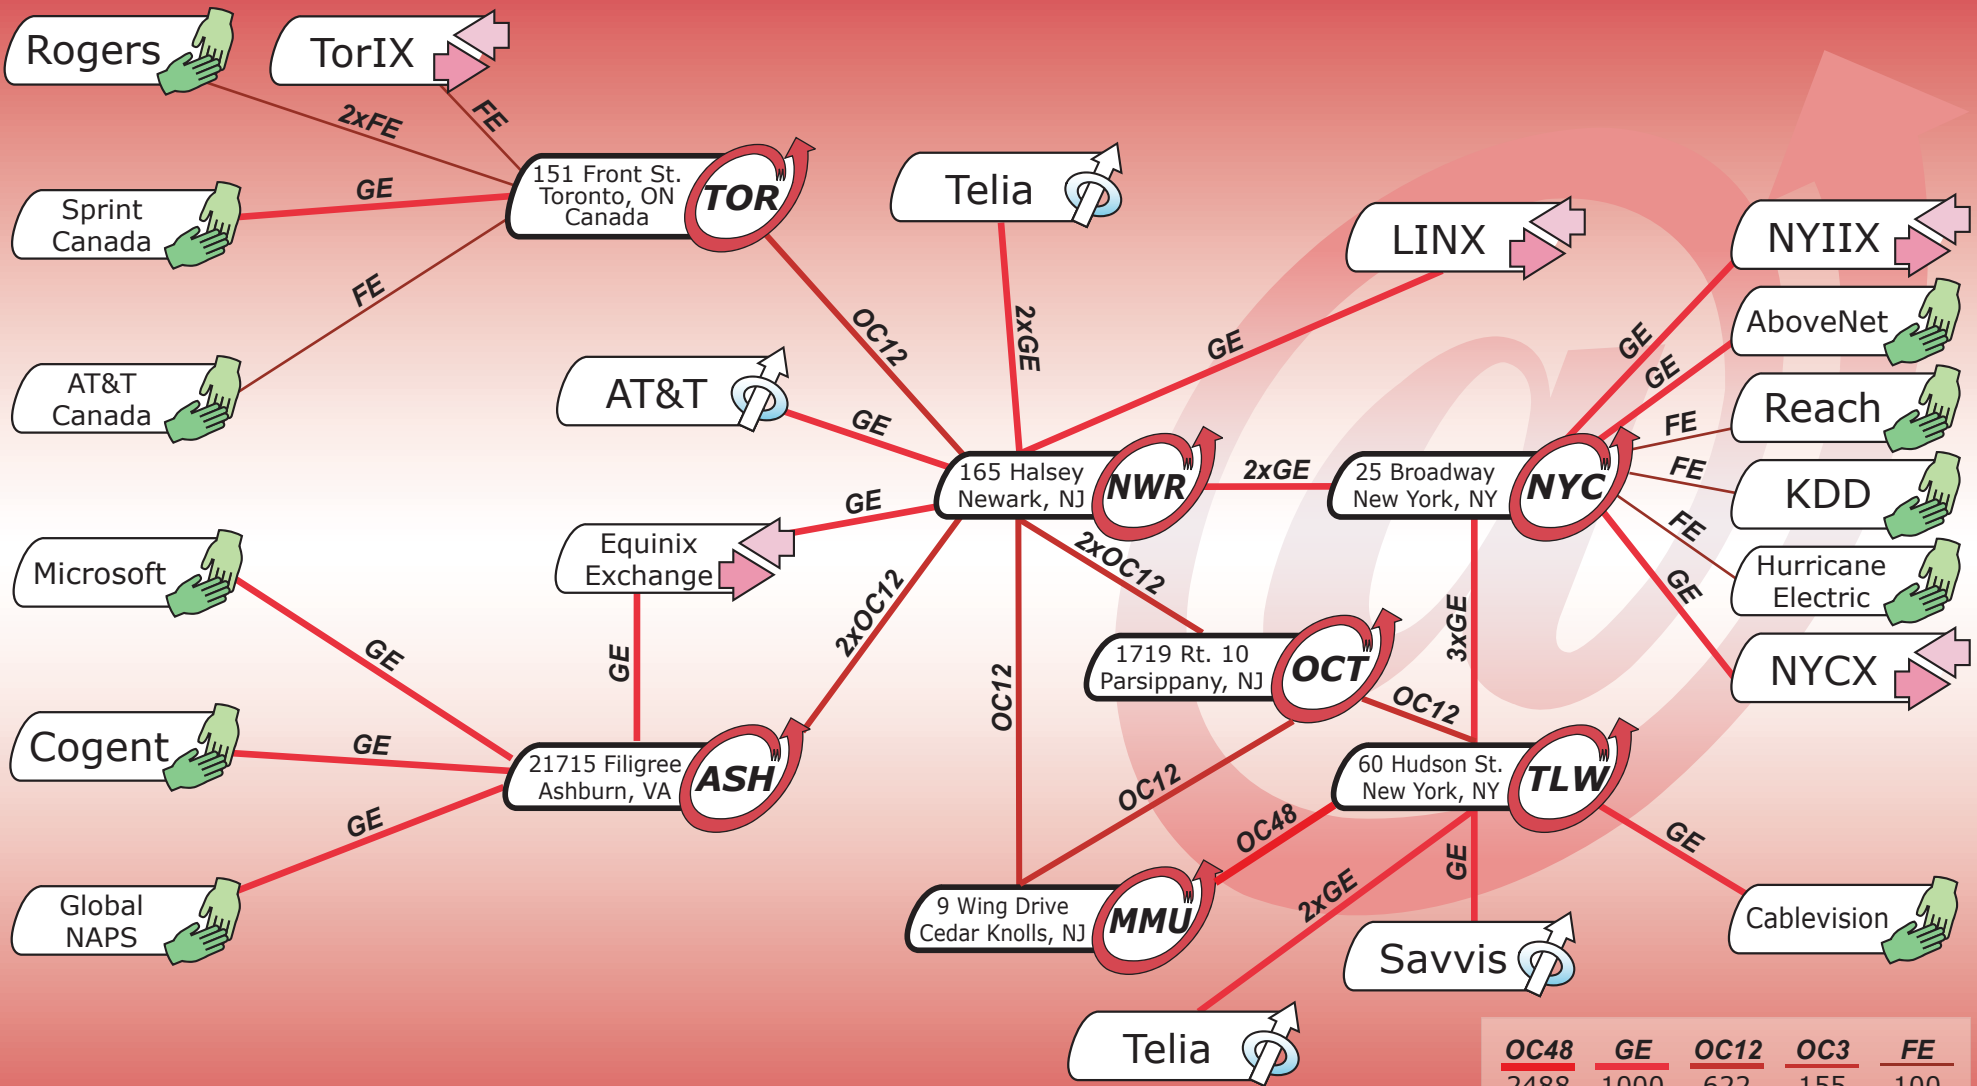

Network Topography

= Public Exchange
 = Transit
 = Private Peer

OC48	GE	OC12	OC3	FE
2488	1000	622	155	100

mbps = megabits per second